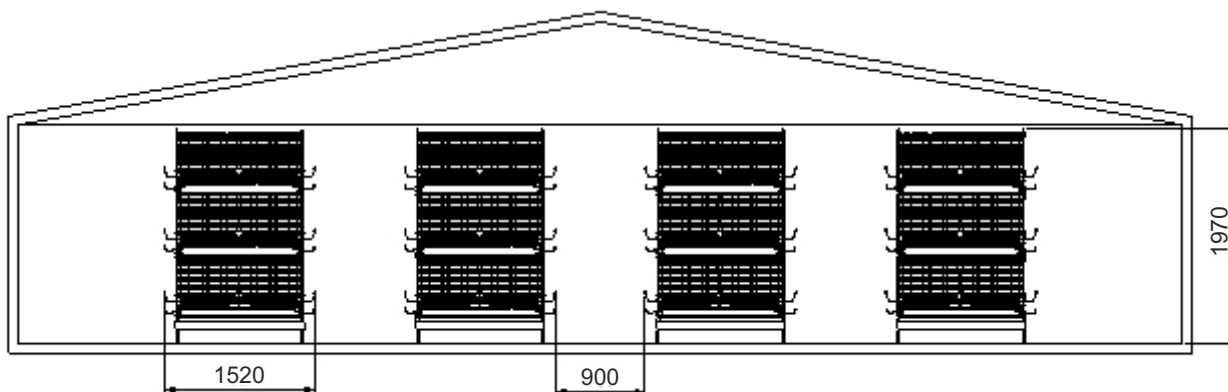

REARING BATTERY

Rearing battery SKK with manure belt removal

Battery height		
Tiers	Feeding chain	Feeding hopper
3	197 cm	207 cm
4	253 cm	264 cm
5	310 cm	320 cm

Dimensions	
Depth	63 cm
Width	120 cm
Height	45 cm
Birds per compartment	
300 cm ² / Birds	25
350 cm ² / Birds	21
Surface	7 560 cm ²
Tier distance	56 cm

- Multilevel technological equipment for rearing from one day old chick.
- Number of tiers and length according to customer requirement.
- Manufactured from galvanized wires and galvanized sheets.
- Feed delivery with feeding chain or feeding hopper.
- Watering lines with nipples and mini water drinkers for one day old chicks.
- Adjustable high of watering according to age of birds.